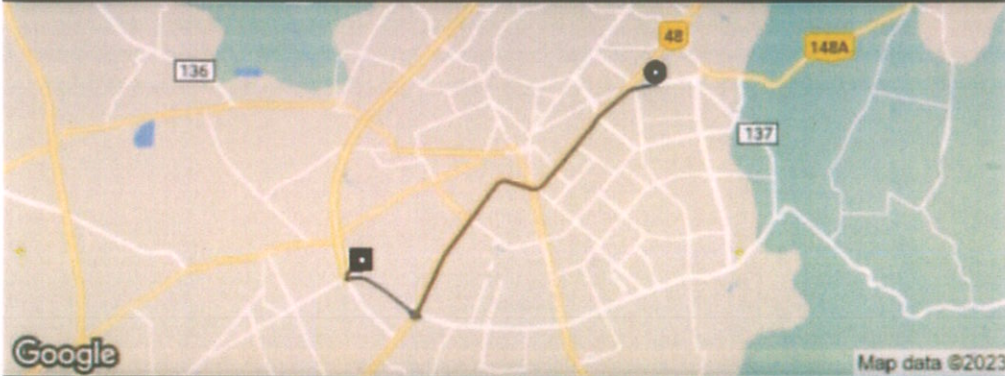

11:59

Trip Details

21/05/23, 10:17 AM

₹190.00

[Add a tip](#)

● MG Road Metro Station

■ Waterfall Residences, Dwarka Expy,
Sector 36A, Gurugram, Haryana 122004,
India

[Receipt](#)

Your trip with ROOP

Help

Find Lost Item

We can help you get in touch
with your driver

Report Safety Issue

Let us know if you have a
safety related issue